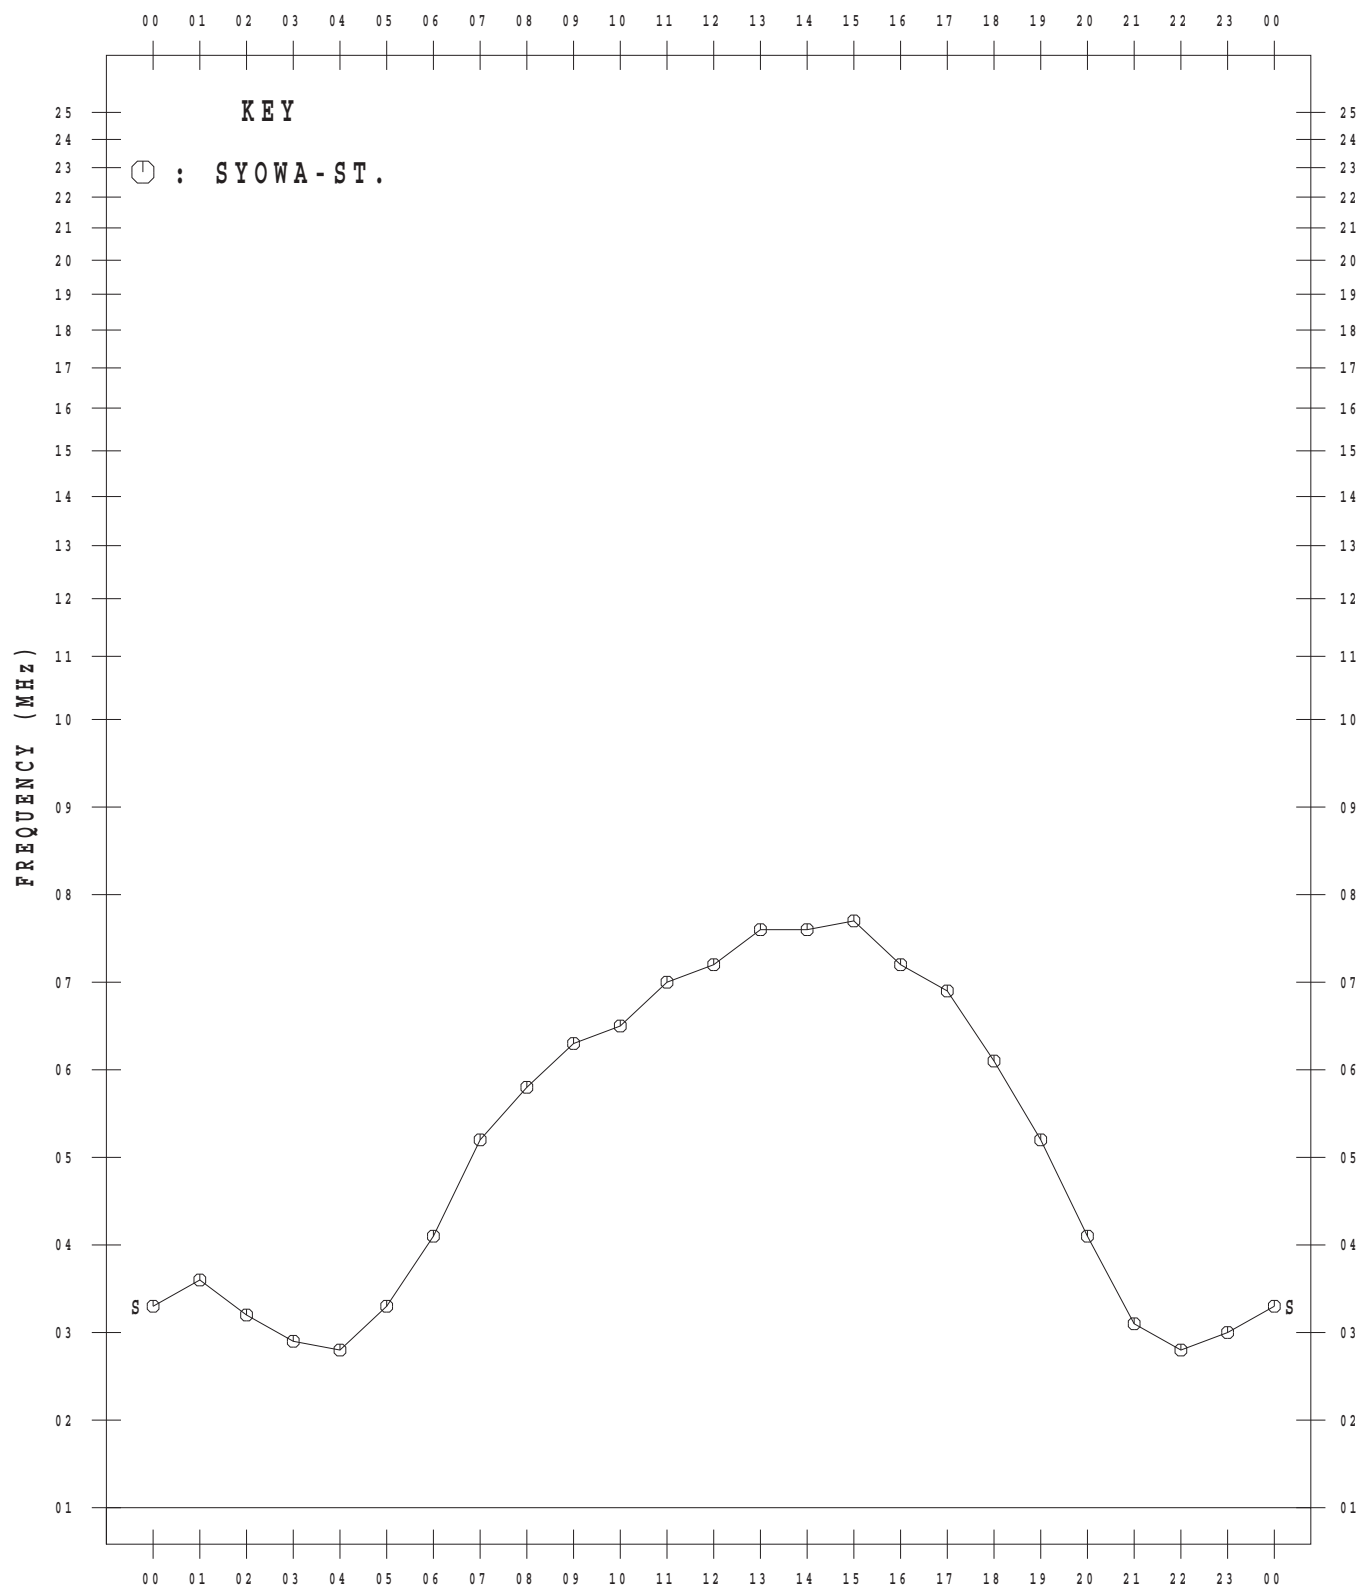

MONTHLY MEDIAN VALUES OF f_oF₂

45°E MEAN TIME

MAR. 2015