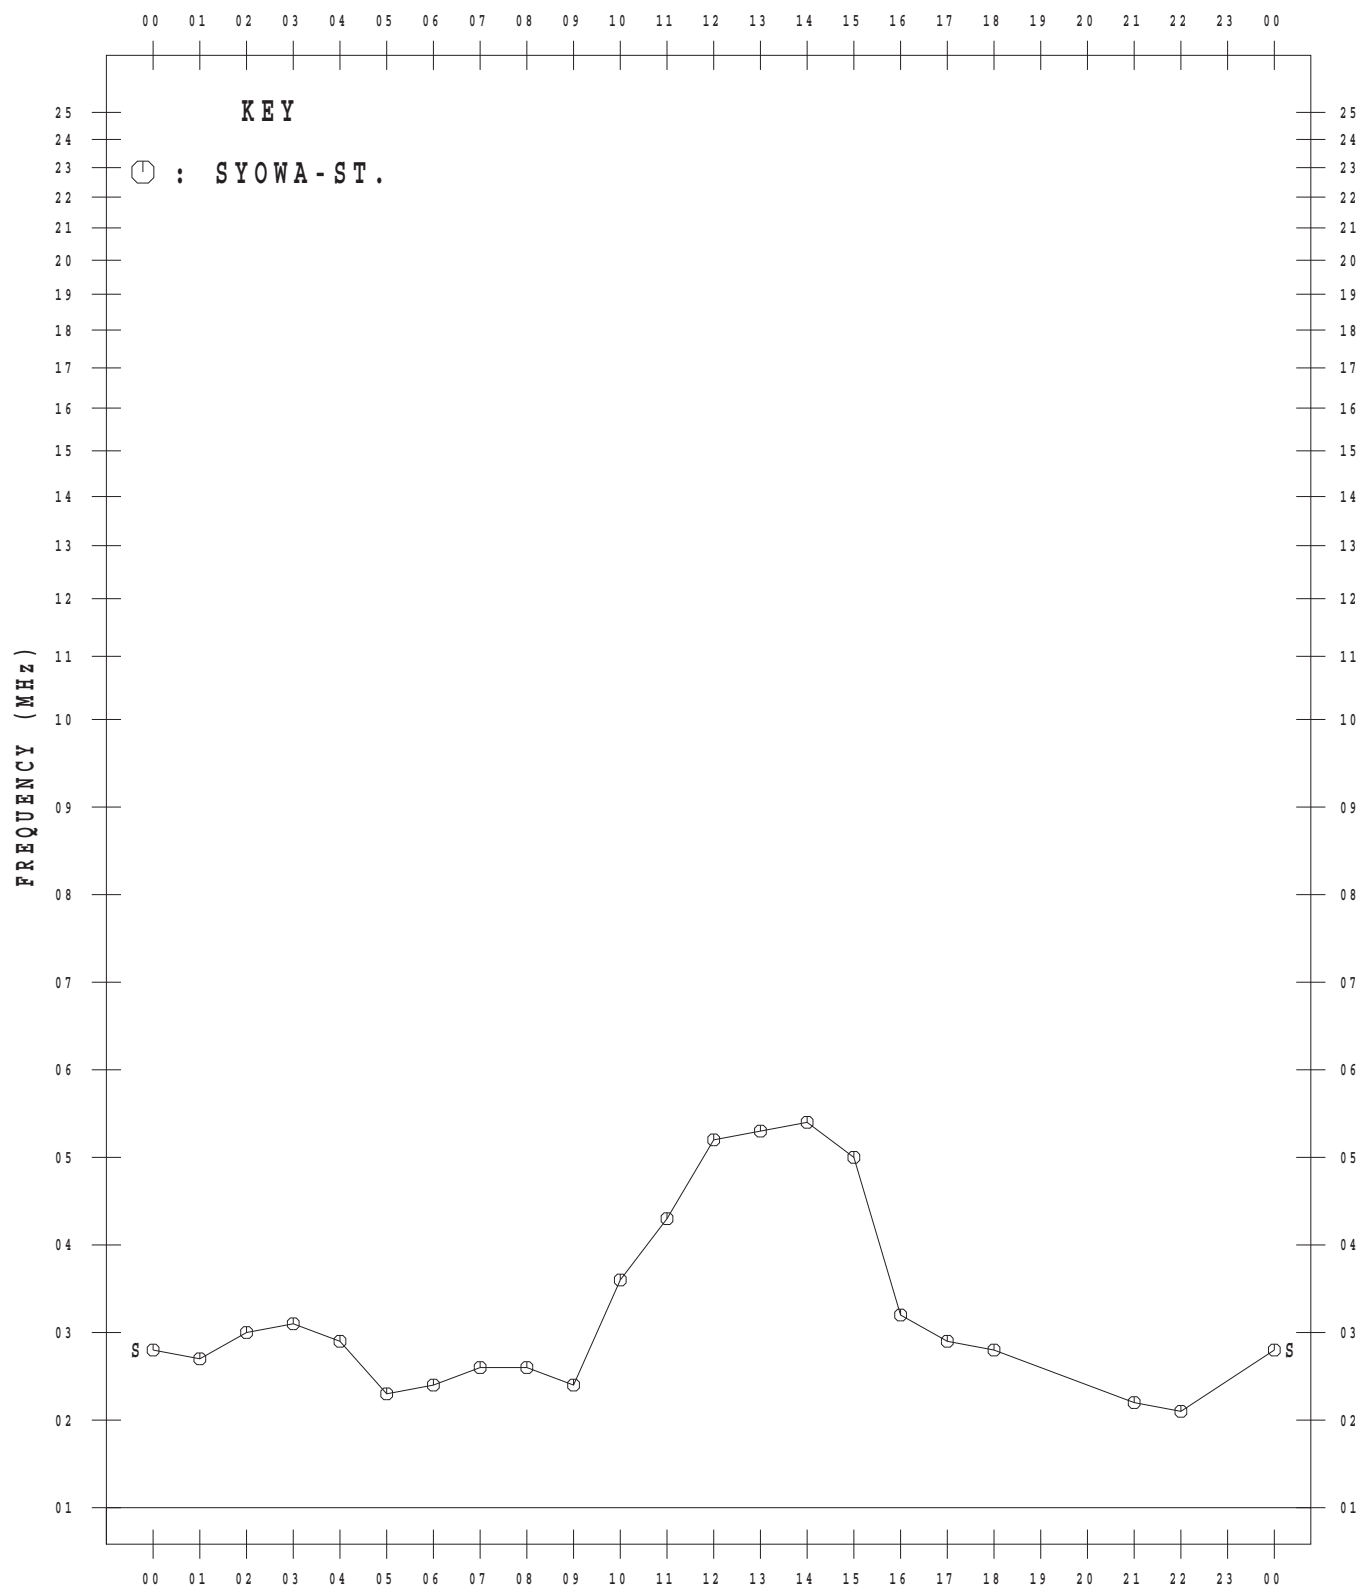

IONOSPHERIC DATA AT SYOWA STATION (ANTARCTICA)

January – December 2015

CONTENTS

	Page
Introduction.....	1
Tables.....	4
Monthly plots of f_xI , $foF2$, $ftEs$, $fmin$ and $h'F$	64
Monthly median plots of $foF2$	76
Monthly median plots of $ftEs$	88

45°E MEAN TIME

JUN. 2015

MONTHLY MEDIAN VALUES OF f_oF₂

45°E MEAN TIME

JUL. 2015

MONTHLY MEDIAN VALUES OF f_oF₂

45°E MEAN TIME

AUG. 2015