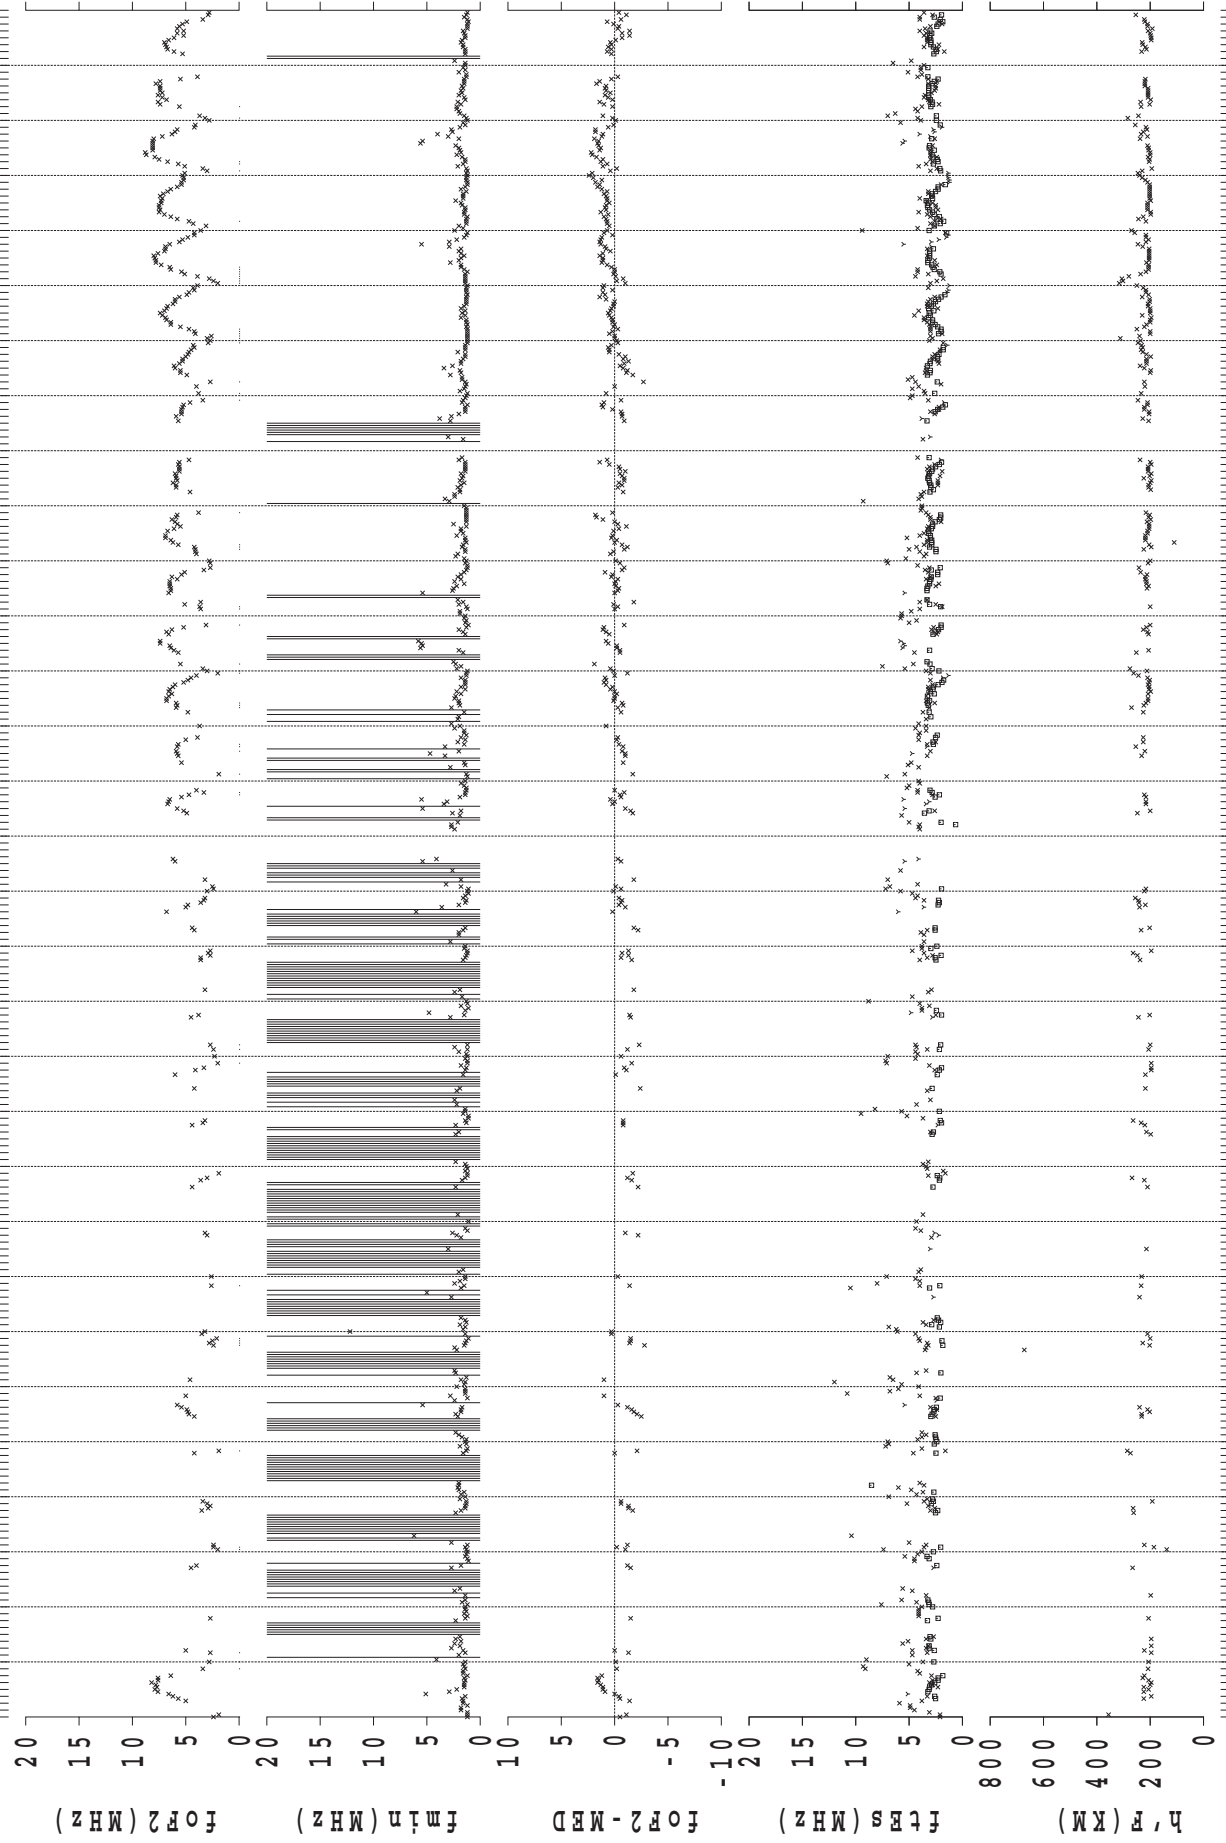

2015 1001 -> 2015 1031 (99) SYOWA-ST.