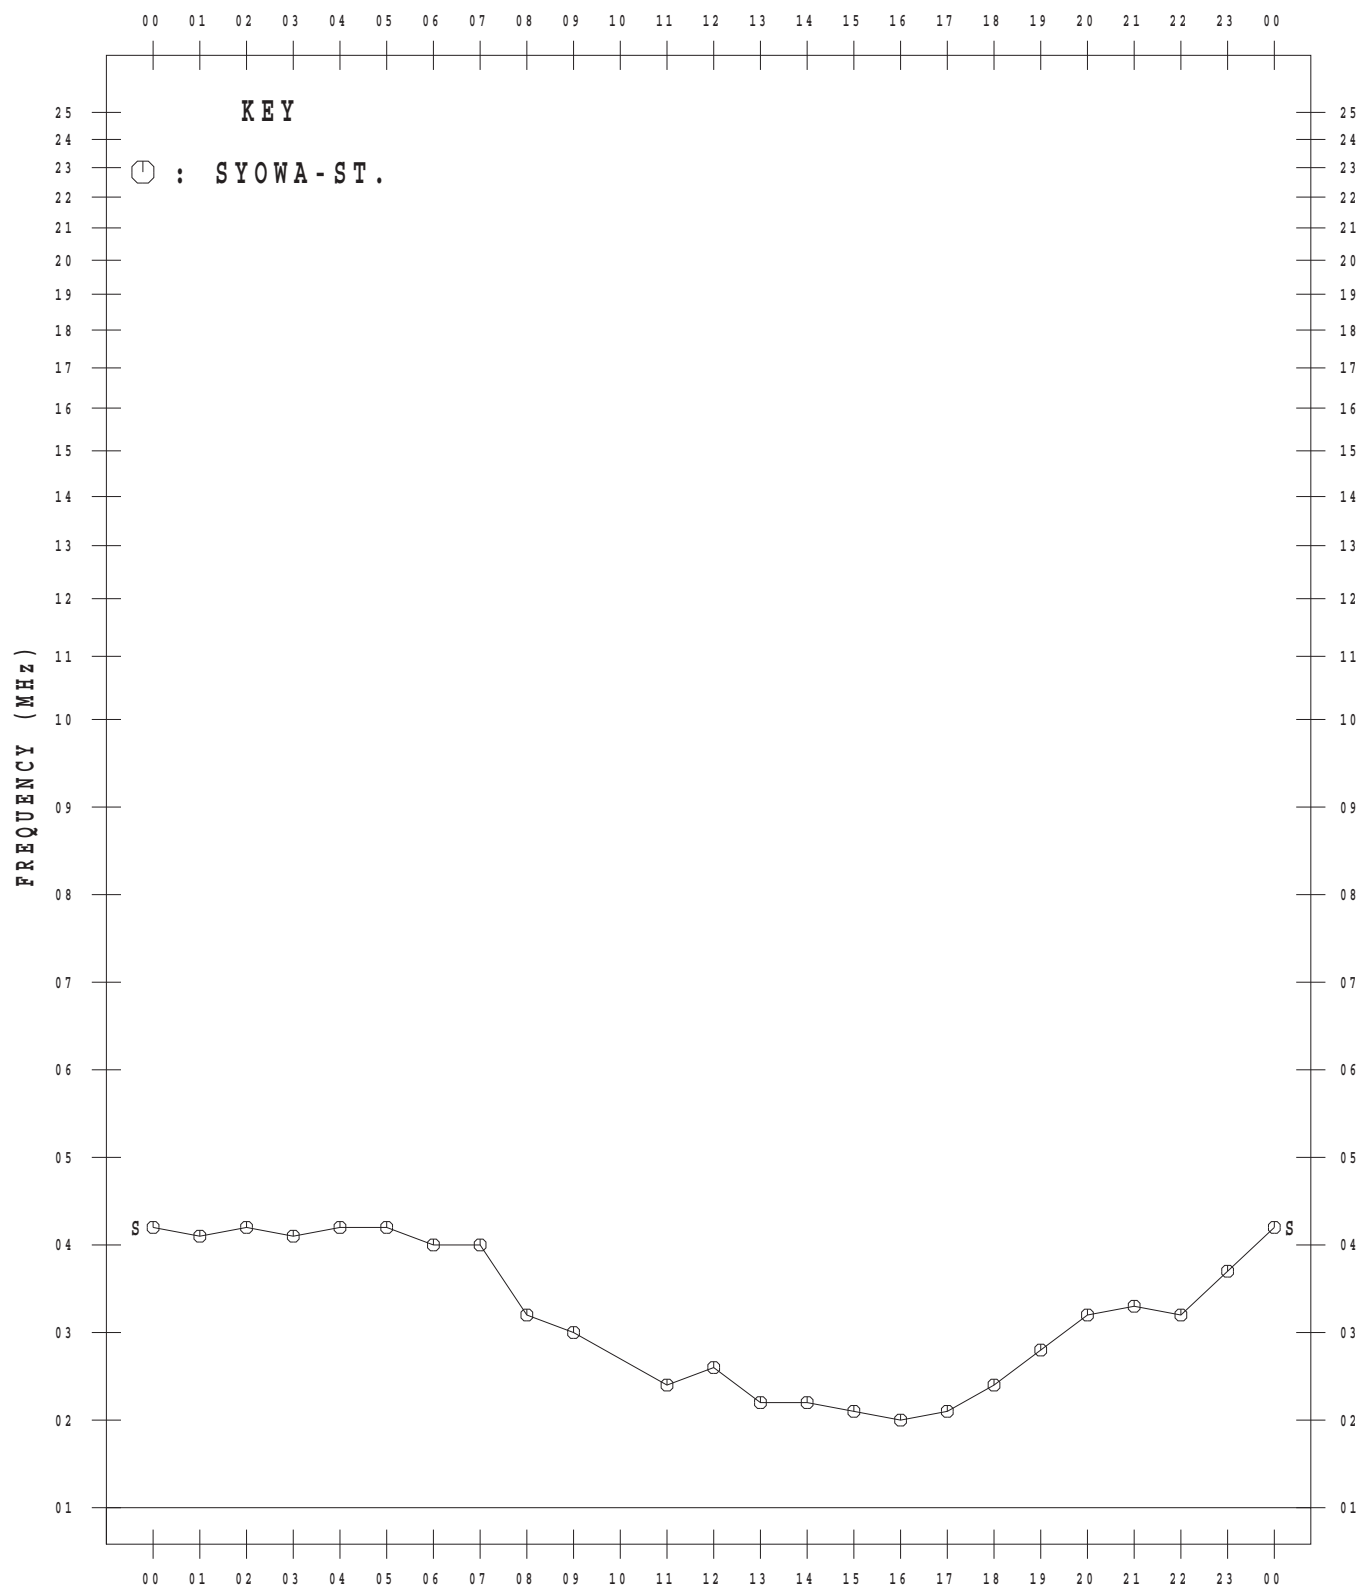

MONTHLY MEDIAN VALUES OF f_{tEs}

45°E MEAN TIME

JUL. 2015