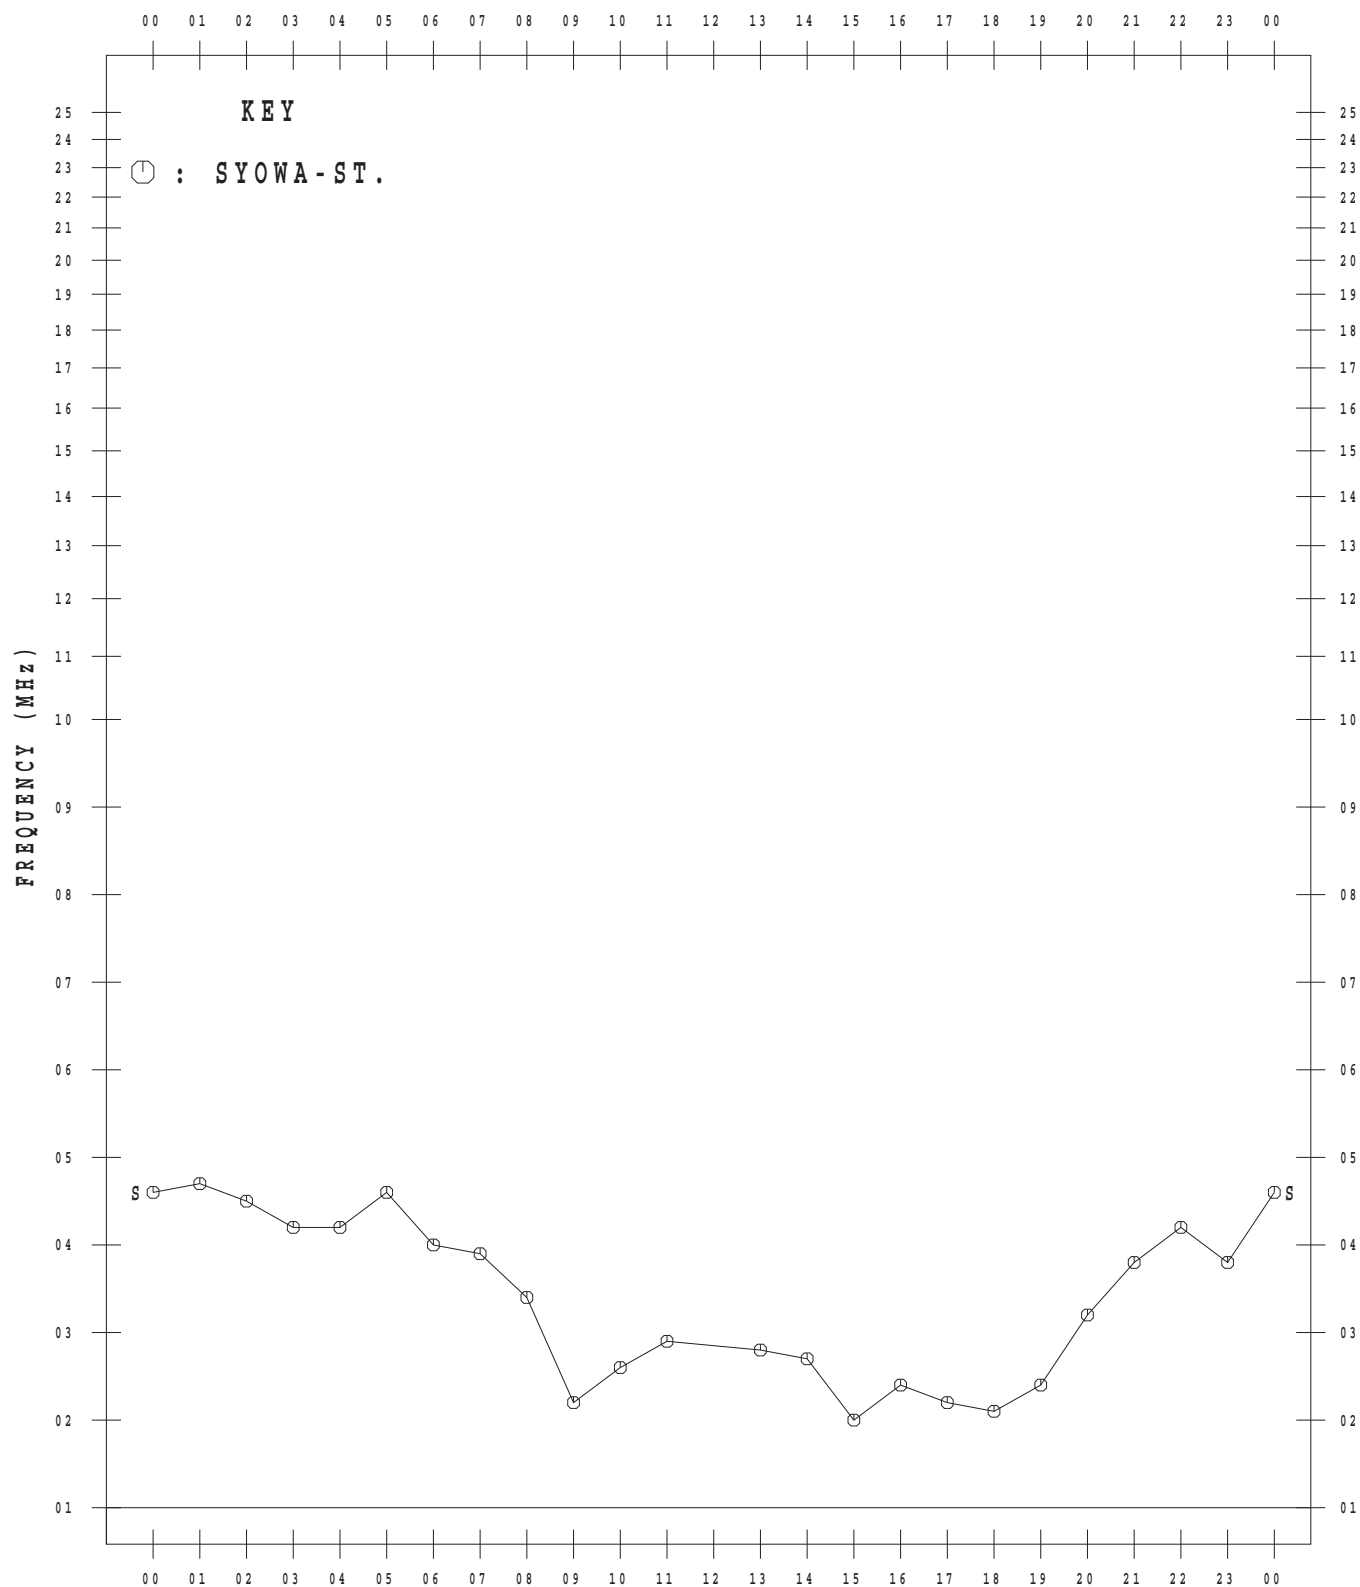

MONTHLY MEDIAN VALUES OF f_tE_s

45°E MEAN TIME

AUG. 2015