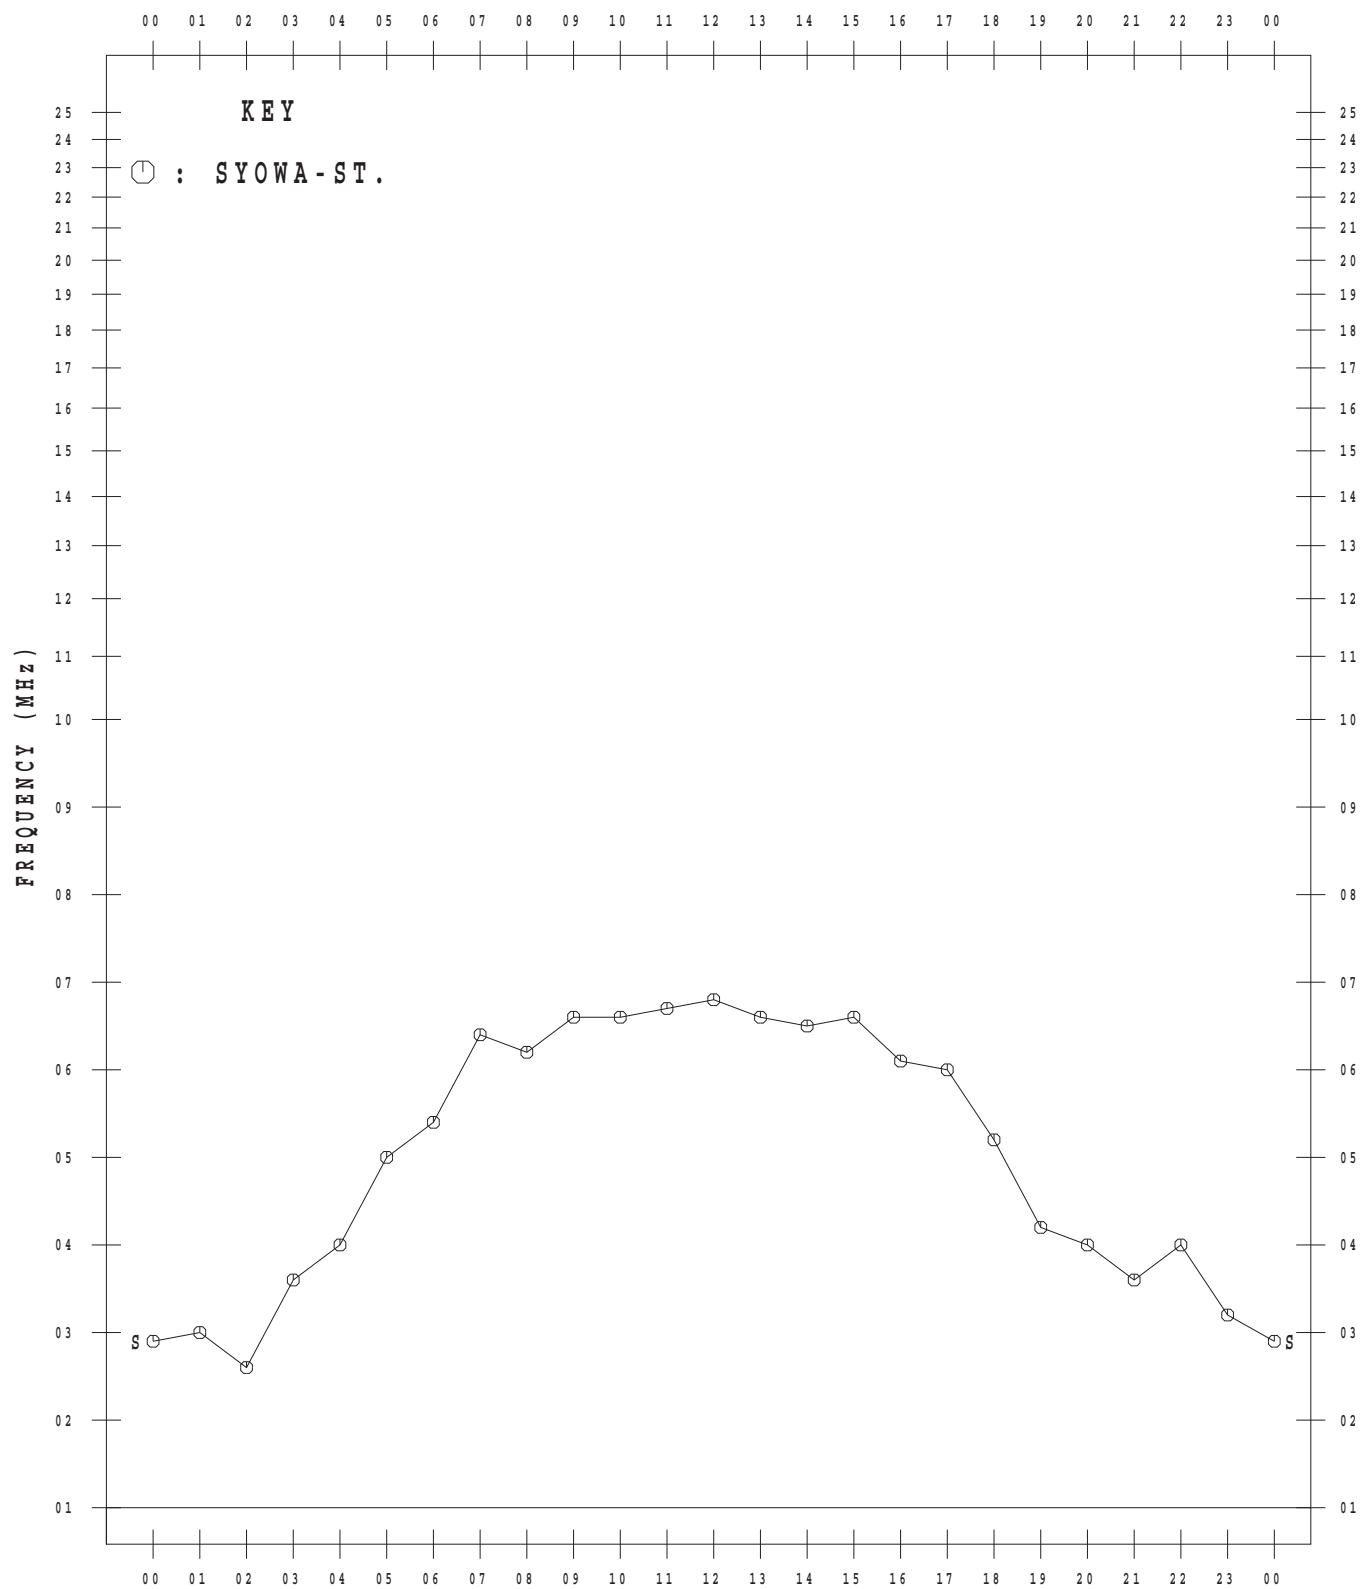

MONTHLY MEDIAN VALUES OF f_oF₂

45°E MEAN TIME

SEP. 2015

MONTHLY MEDIAN VALUES OF f_oF₂

45°E MEAN TIME

OCT. 2015

MONTHLY MEDIAN VALUES OF f_oF₂

45°E MEAN TIME