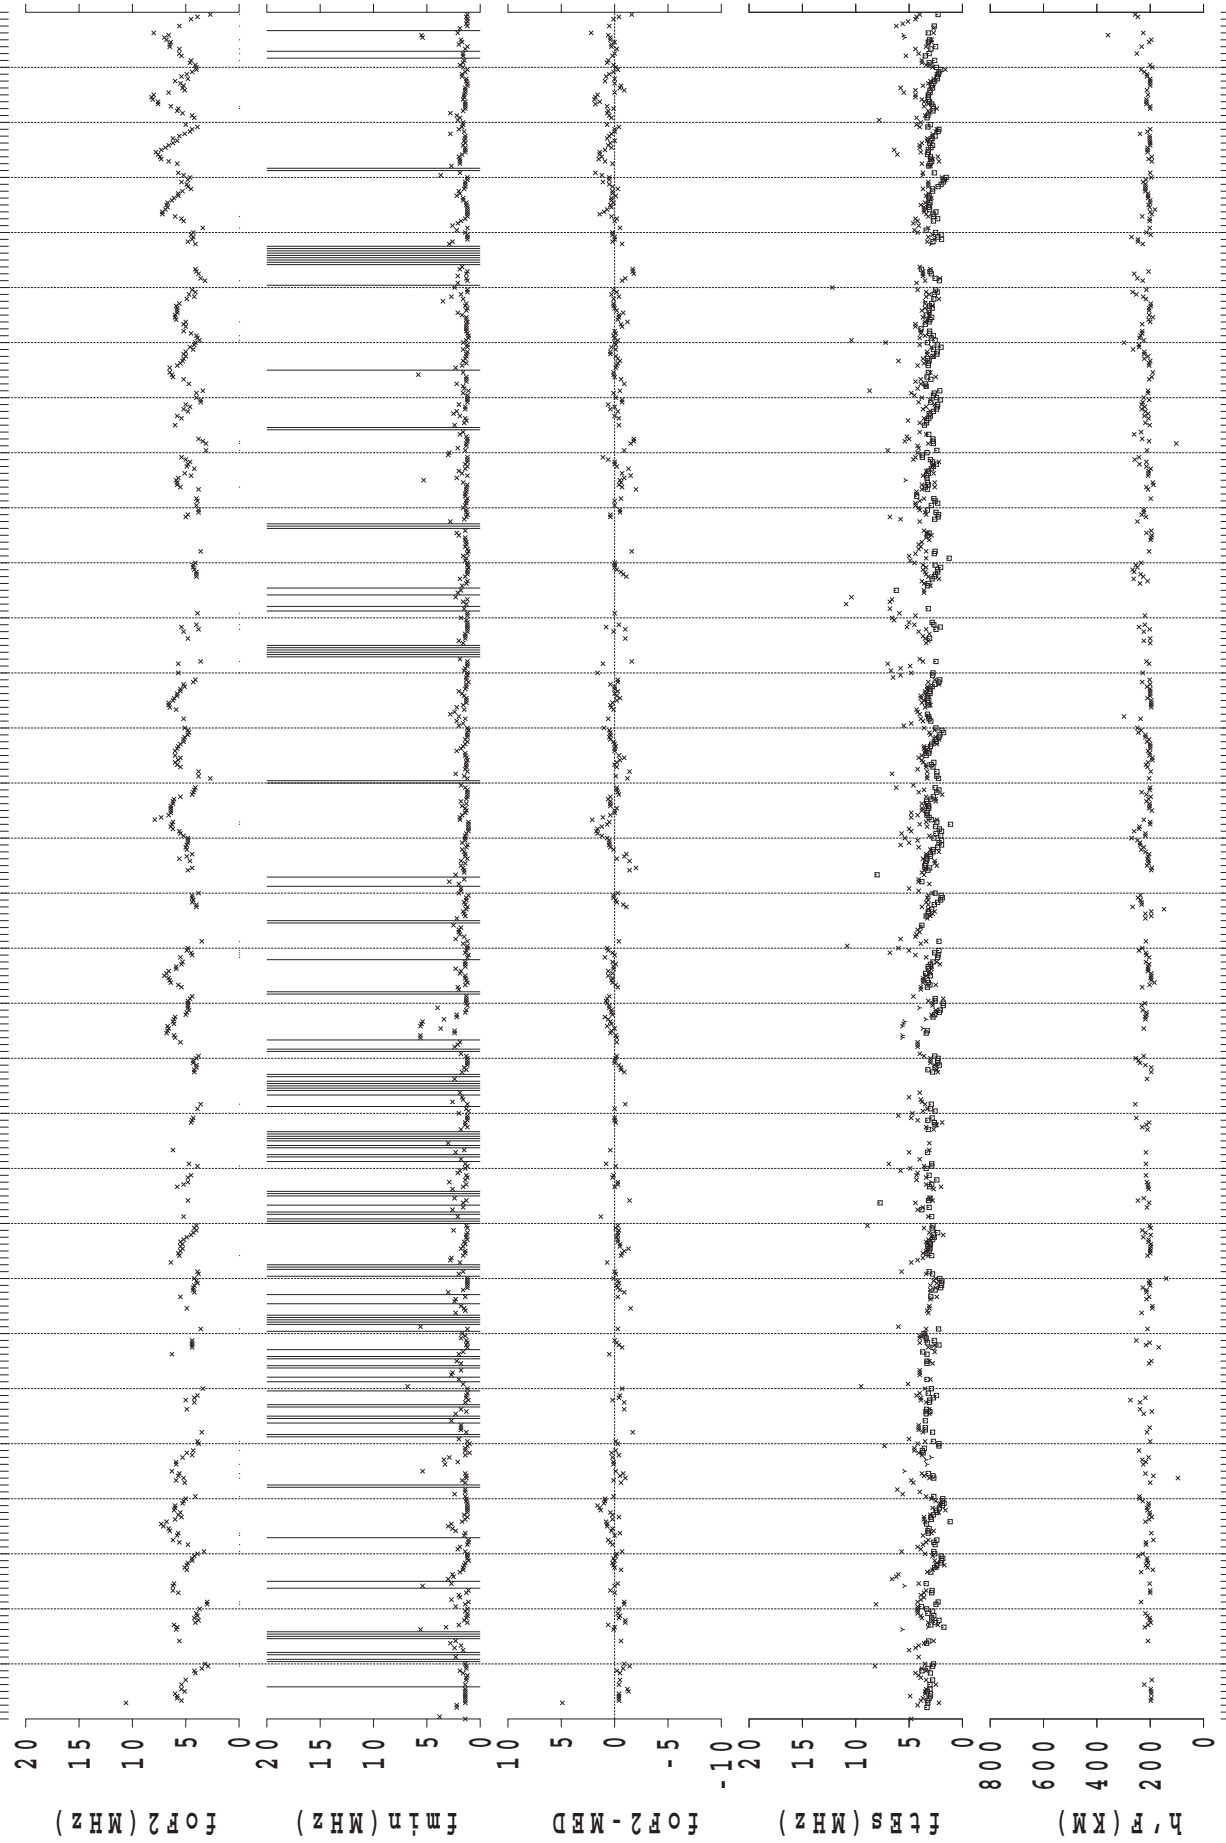

2015 1201 -> 2015 1231 (99) SYOWA-ST.