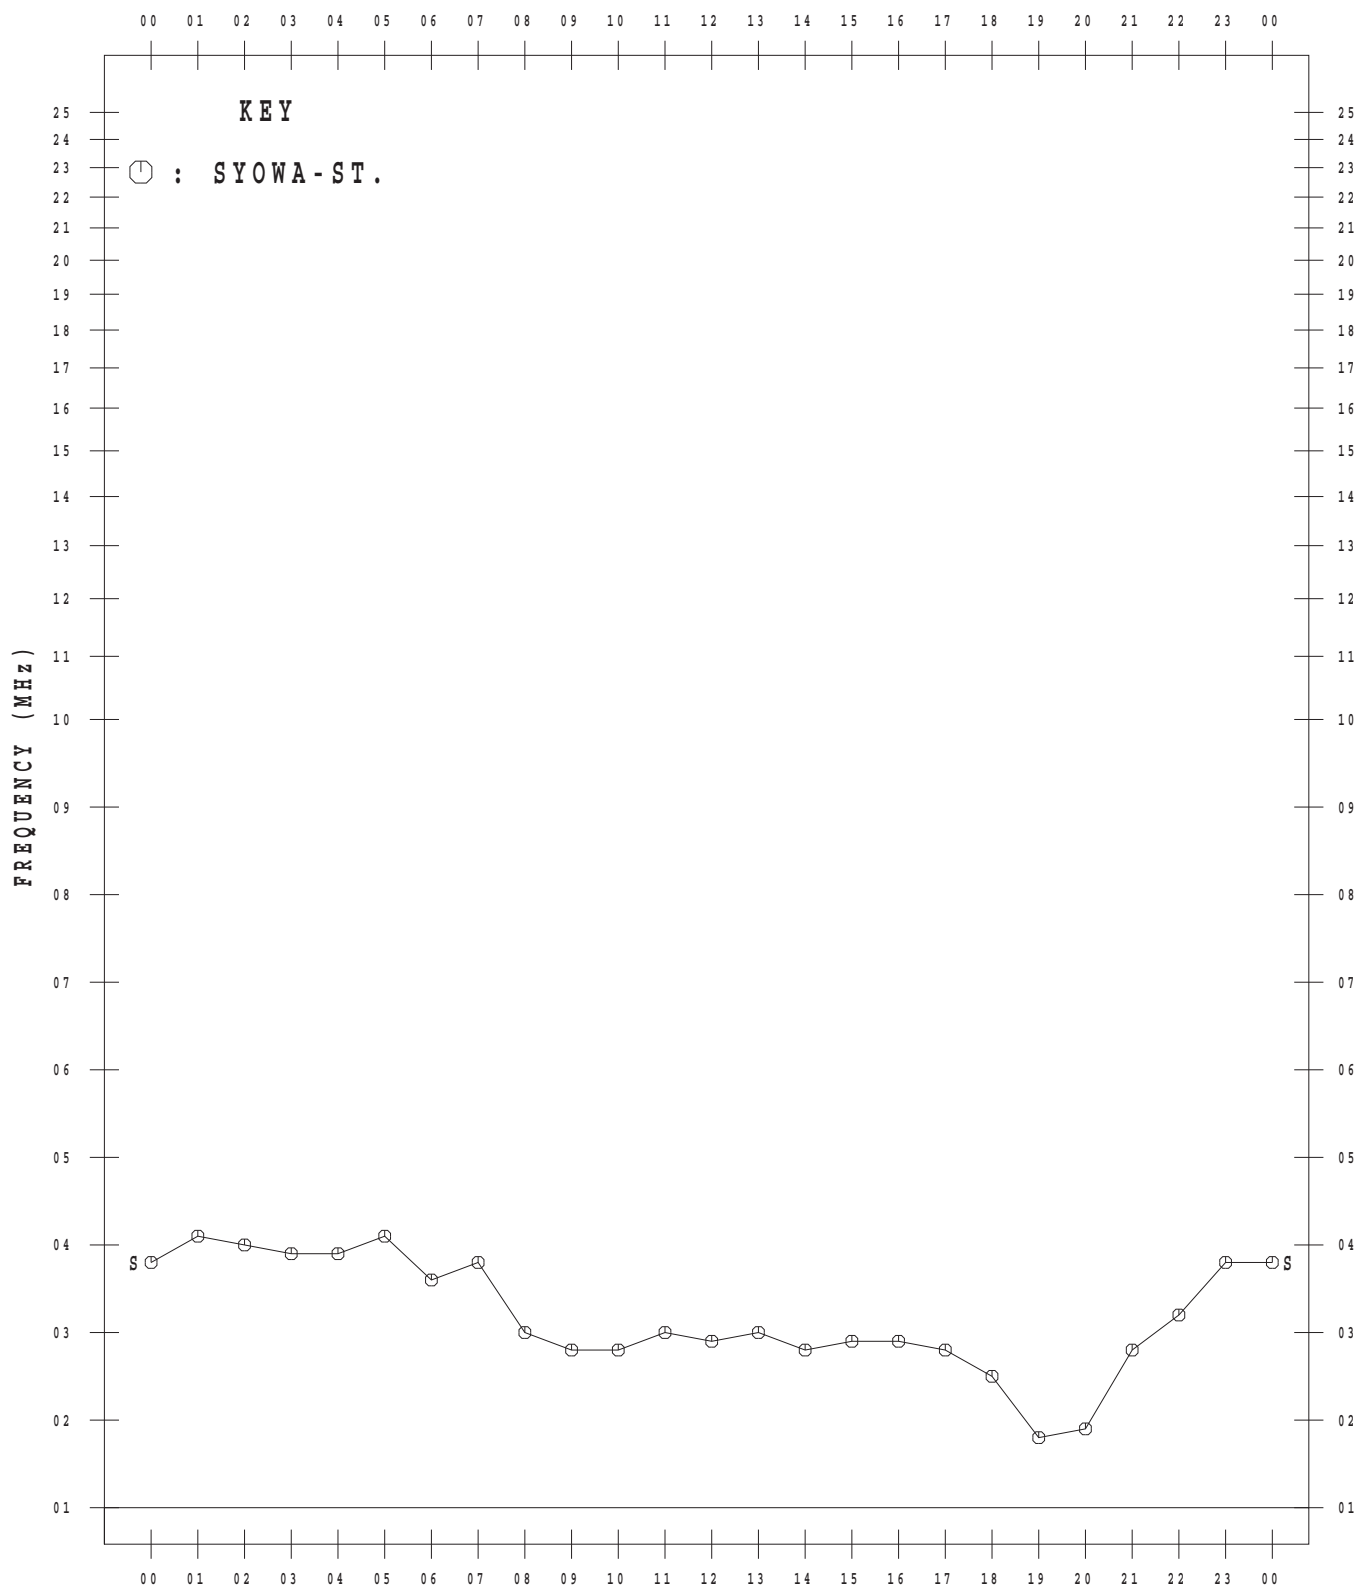

MONTHLY MEDIAN VALUES OF f_{tEs}

45°E MEAN TIME

APR. 2015