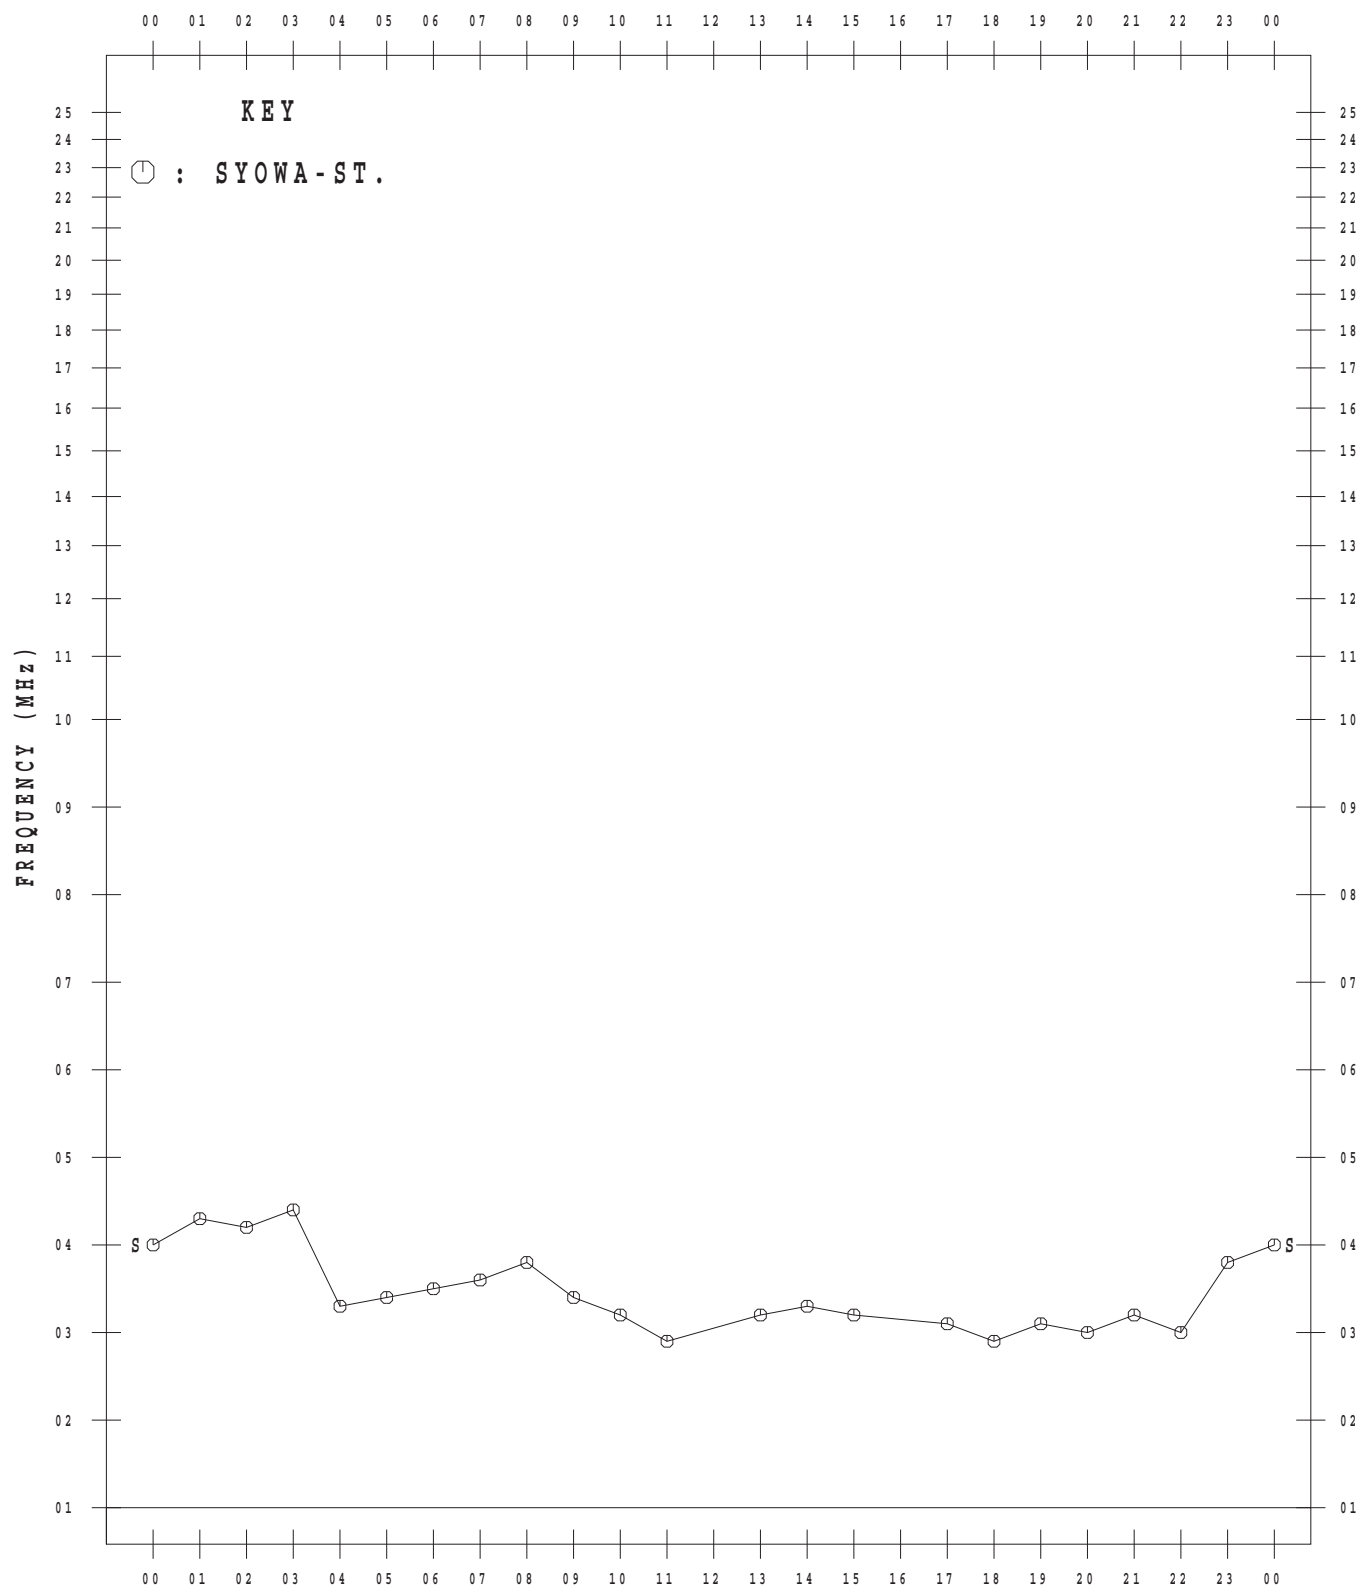

MONTHLY MEDIAN VALUES OF f_{tE}s

45°E MEAN TIME

FEB. 2015