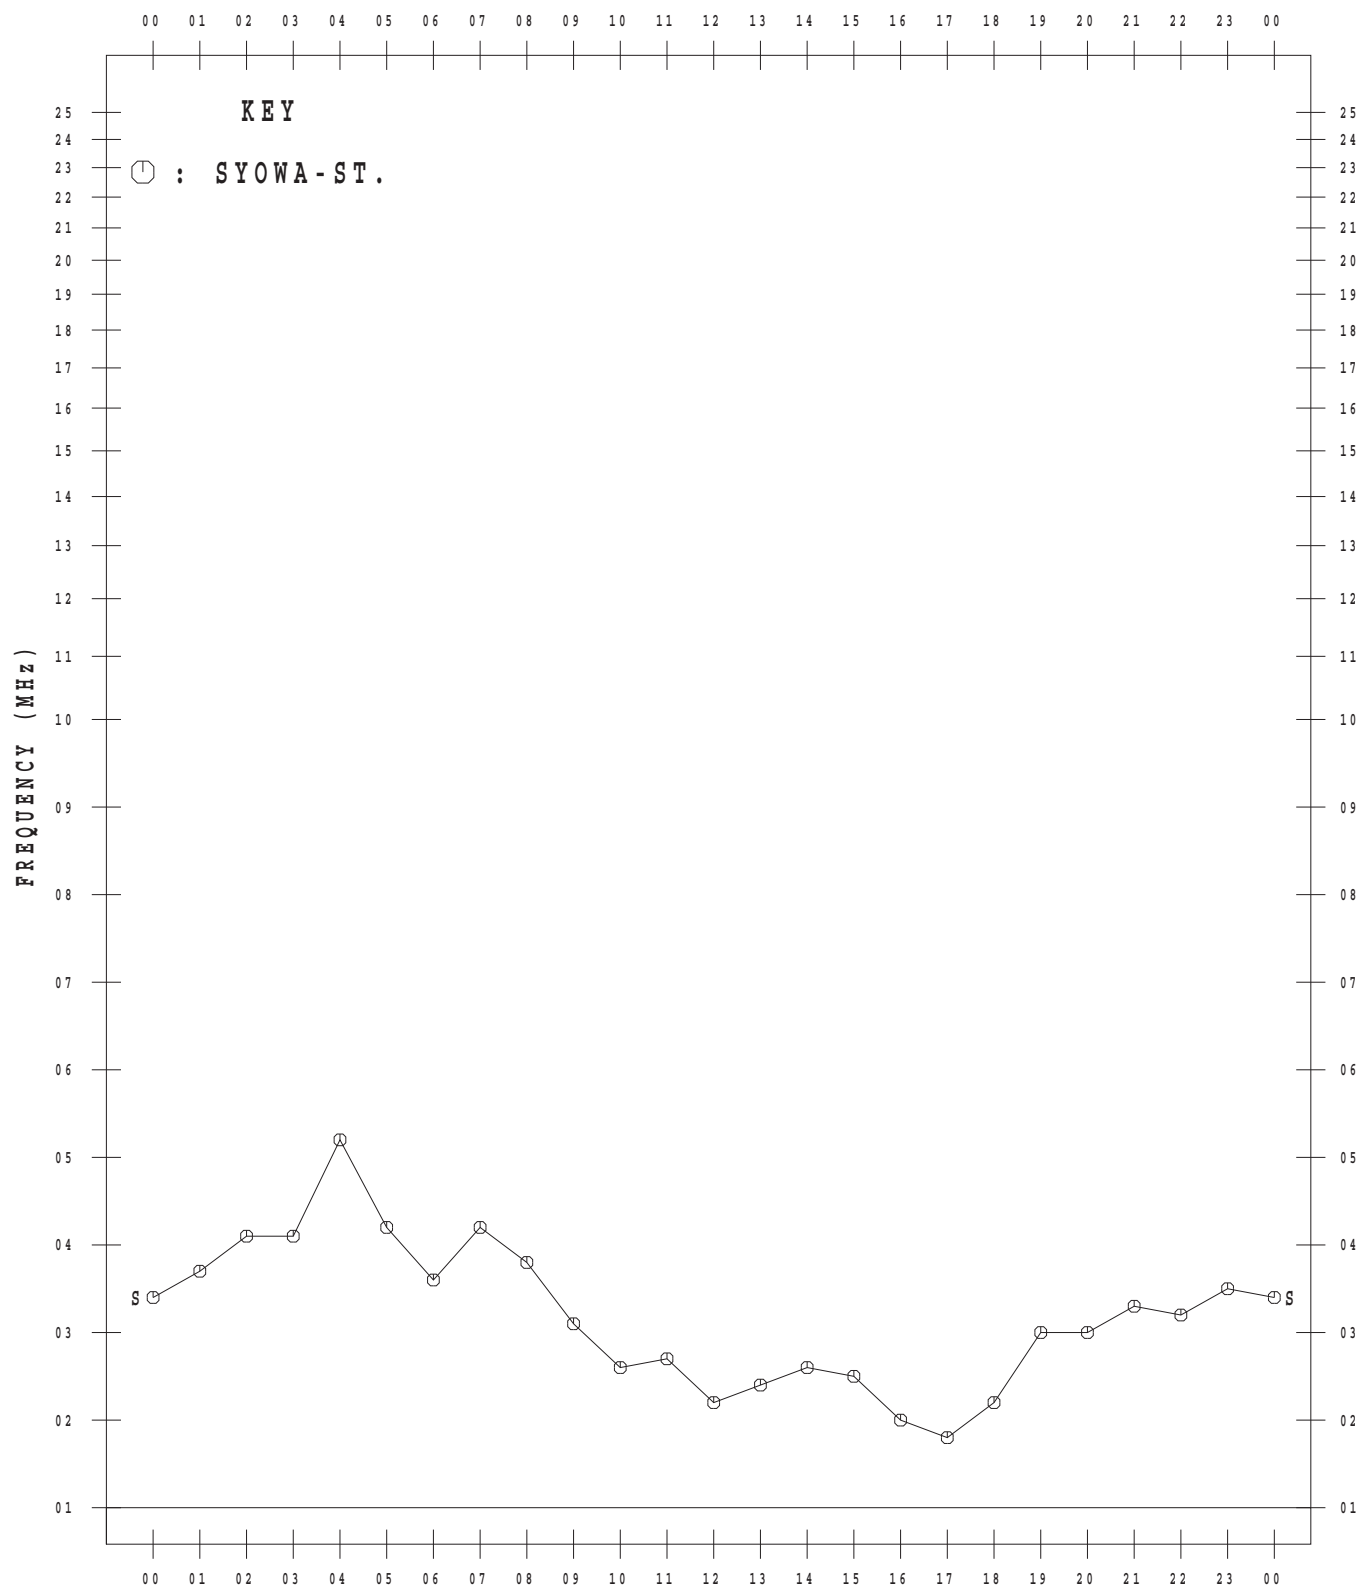

MONTHLY MEDIAN VALUES OF f_{tEs}

45°E MEAN TIME

JUN. 2015